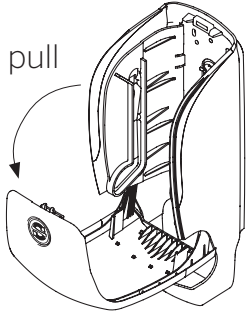

90144, 92049

KATRIN System Toilet Dispenser with Core Catcher

Open with key
(Position – key needed and turn right)

Push and pull
to open

290 mm

Easy opening
(Position – turn left with key once, then no key needed to open dispenser)

Roll Brake Settings
Turn upwards to decrease roll breaking
Turn downwards to increase roll breaking

INSTALLATION GUIDE KATRIN SYSTEM TOILET DISPENSER
SCALE 1:1