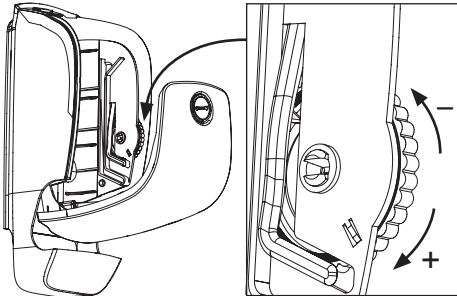

90144, 92049

KATRIN System Toilet Dispenser with Core Catcher

Open with key
(Position – key needed and turn right)

Push and pull
to open

290 mm

Easy opening
(Position – turn left with key once, then no key needed to open dispenser)

Roll Brake Settings
Turn upwards to decrease roll breaking
Turn downwards to increase roll breaking

INSTALLATION GUIDE KATRIN SYSTEM TOILET DISPENSER
SCALE 1:1