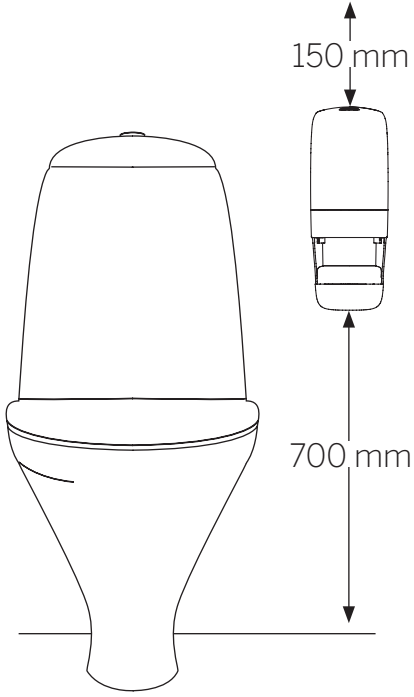

90144, 92049

KATRIN System Toilet Dispenser with Core Catcher

Open with key
(Position – key needed and turn right)

Push and pull
to open

290 mm

Easy opening
(Position – turn left with key once, then no key needed to open dispenser)

Roll Brake Settings
Turn upwards to decrease roll breaking
Turn downwards to increase roll breaking

INSTALLATION GUIDE KATRIN SYSTEM TOILET DISPENSER
SCALE 1:1