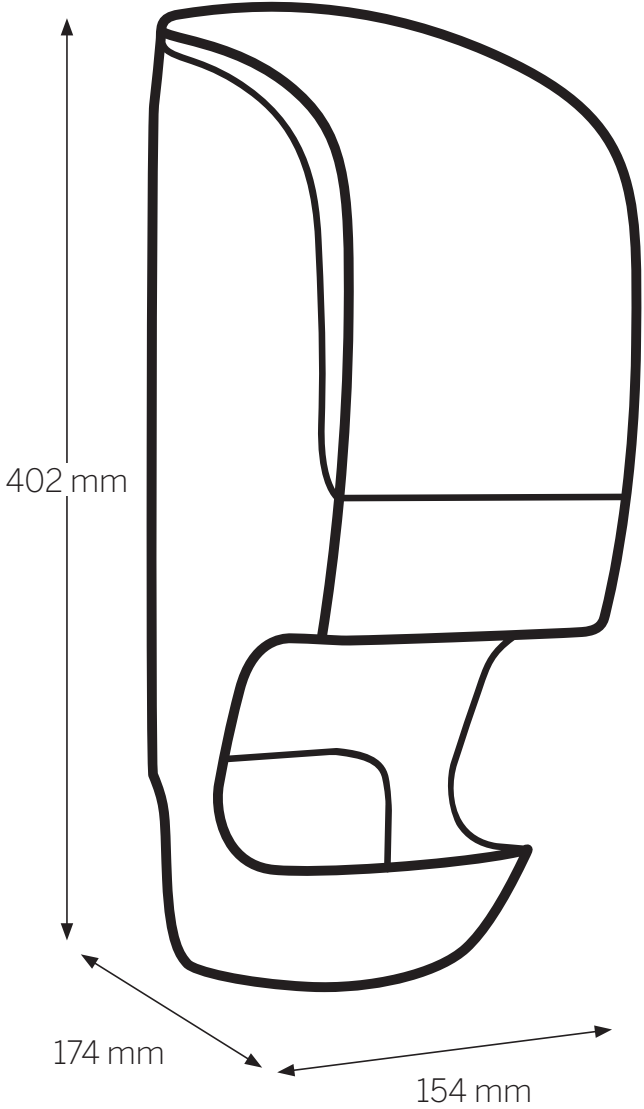

90144, 92049

KATRIN System Toilet Dispenser with Core Catcher

Open with key
(Position – key needed and turn right)

Push and pull
to open

290 mm

Easy opening
(Position – turn left with key once, then no key needed to open dispenser)

Roll Brake Settings
Turn upwards to decrease roll breaking
Turn downwards to increase roll breaking

INSTALLATION GUIDE KATRIN SYSTEM TOILET DISPENSER
SCALE 1:1