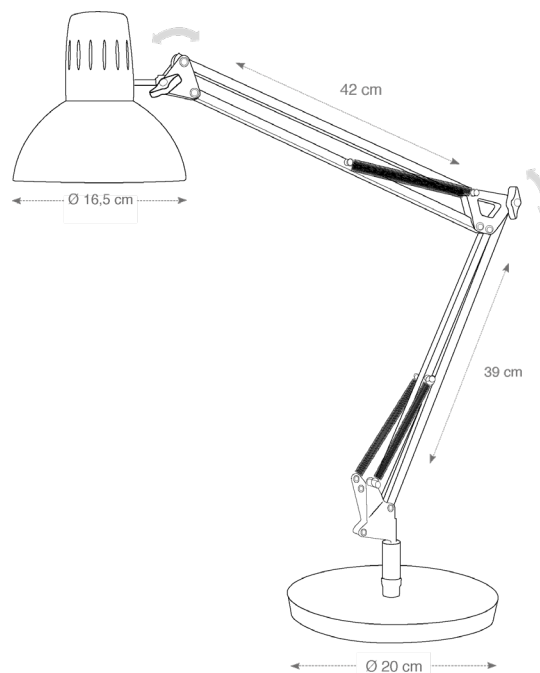

ARCHI

DESK LAMP

The original ARCHITECT desk lamp, with a classic and timeless style

Double articulated arm for maximum amplitude

Adjustable shade
Lacquered interior finish

Weighted round base for perfect stability (3kg)

Clamp for fixing on a desk or wall

Switch on the cable

ARCHI BC

ARCHI N

Compatible with FLUO or 7W LED bulbs for quality lighting and reduced energy consumption.

Ergonomic for optimal lighting thanks to its double swivel arm system and articulated head.

Timeless, its classic and industrial look will fit perfectly into all your workspaces.

ARCHI

DESK LAMP

The original ARCHITECT desk lamp, with a classic and timeless style

PRODUCT FEATURES

Reference	ARCHI BC
EAN	3129710014774
Materials	Metal
Colors	White
Light source	FLUO ou LED
Product dimensions	Head : Ø 16.5 cm
	Double arm length : 42 + 39 cm
	Base : 3 Kg - Ø 20 cm
	Cable length : 180 cm
	Weight : 3,2 Kg
Bulb type	Compatible with FLUO or LED bulbs (not supplied)
Energy class	According to bulb
Standard	EC
Guarantee	3 years
Origin	French design and development - Manufacturing in PRC

PACKAGING DIMENSIONS

* sales unit (x1SU) carton	Dim. : 1.47,5 cm x L.30 cm x H.11.5 cm
	Weight : 5,2 Kg
* box master (x2SU)	Dim. : 1.49 cm x L.32 cm x H.25 cm
	Weight : 11 Kg

Quand le beau rejoint l'utile