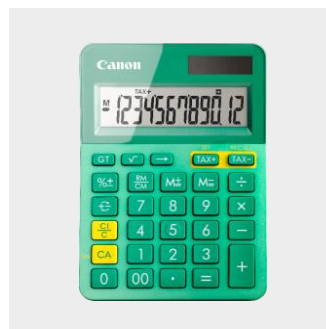

PRODUCT RANGE

Canon LS-100K

Canon LS-123K

Canon KS-125KB

| | | | |
|---|---|---|--|
| TYPE | 12-digit Mini-desktop calculator | Body | |
| MARKETING OBJECTIVE | Explore market opportunity on biomass material concept products | Display Panel (Acrylic / PC Sheet / Nil) | PC Sheet |
| PRODUCT POSITIONING | 12-digits model with tax function | Body Upper Case Material | Plastic (with recycled materials) |
| DESIGN CONCEPT | Colour series with Biomass materials and Recycled materials | Body Lower Case Material | Plastic |
| TARGET MARKET | EMEA market | No. of Rubber Foot | 4 |
| TARGET USER | General/ Office use | Others | |
| PRODUCT NAME | KS-125KB | Auto-power Off | YES (7 mins) |
| PRODUCT FUNCTIONS | | Recycled Materials | YES (upper case) |
| Memory | YES | PRODUCT SPECIFICATIONS | |
| Tax Calculation | YES | No. of digit | 12 digits |
| Percentage (%) | YES | Power Source | Dual Power (Solar & Battery) |
| Square Root | YES | Battery | LR44 x 1pc |
| Constant Calculation | YES | Display Window Size | 85 x 26.5 mm |
| Grand Total | YES | Display Character Size | 18.6 mm |
| Sign Change | YES | Body Color | Rose Gold / Gold / Silver / Blue |
| Backspace (←) | YES | Body Size (L x W x H) | 147 x 106 x 25mm |
| PRODUCT FEATURES | | Weight | 117g |
| Display | | PACKAGE & INSTRUCTION MANUAL | |
| Display Type | Upright Angled LCD Display | Version | EMEA |
| 3-digit Comma | Yes | Type | HB |
| Keyboard | | Manual Size | 1 x A3 + 1 x A4 |
| Keyboard Type (Normal / IT touch key) | Normal | Language | 23M (EN, DE, FR, ES, IT, NL, DA, FI, SV, PT, EL, RU, HU, PL, RO, CS, BG, SL, HR, SK, TR, KK, UK) |
| Keypops Print | Silk Printing | | |
| Keypops (Rubber / Plastic / D Injection) | Plastic (with biomass materials) | | |
| No. of Keys | 29 | | |
| No. of Keypop Printing Colour | 1 (2 for Blue) | | |
| Key Rollover | YES | | |
| No. of Key Color | 1 | | |
| Clear Keys | ON/CA, CI/C | | |
| Zero Keys | 0, 00 | | |
| Power ON | ON/CA | | |