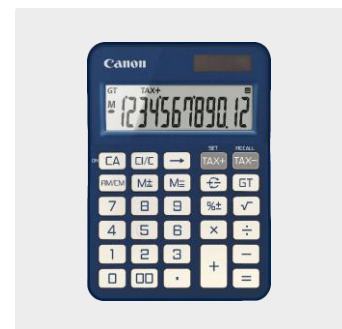

PRODUCT RANGE

Canon LS-100K

Canon LS-123K

Canon KS-125KB

| | | | |
|---|---|---|--|
| TYPE | 12-digit Mini-desktop calculator | Body | |
| MARKETING OBJECTIVE | Explore market opportunity on biomass material concept products | Display Panel (Acrylic / PC Sheet / Nil) | PC Sheet |
| PRODUCT POSITIONING | 12-digits model with tax function | Body Upper Case Material | Plastic (with recycled materials) |
| DESIGN CONCEPT | Colour series with Biomass materials and Recycled materials | Body Lower Case Material | Plastic |
| TARGET MARKET | EMEA market | No. of Rubber Foot | 4 |
| TARGET USER | General/ Office use | Others | |
| PRODUCT NAME | KS-125KB | Auto-power Off | YES (7 mins) |
| PRODUCT FUNCTIONS | | Recycled Materials | YES (upper case) |
| Memory | YES | PRODUCT SPECIFICATIONS | |
| Tax Calculation | YES | No. of digit | 12 digits |
| Percentage (%) | YES | Power Source | Dual Power (Solar & Battery) |
| Square Root | YES | Battery | LR44 x 1pc |
| Constant Calculation | YES | Display Window Size | 85 x 26.5 mm |
| Grand Total | YES | Display Character Size | 18.6 mm |
| Sign Change | YES | Body Color | Rose Gold / Gold / Silver / Blue |
| Backspace (←) | YES | Body Size (L x W x H) | 147 x 106 x 25mm |
| PRODUCT FEATURES | | Weight | 117g |
| Display | | PACKAGE & INSTRUCTION MANUAL | |
| Display Type | Upright Angled LCD Display | Version | EMEA |
| 3-digit Comma | Yes | Type | HB |
| Keyboard | | Manual Size | 1 x A3 + 1 x A4 |
| Keyboard Type (Normal / IT touch key) | Normal | Language | 23M (EN, DE, FR, ES, IT, NL, DA, FI, SV, PT, EL, RU, HU, PL, RO, CS, BG, SL, HR, SK, TR, KK, UK) |
| Keypops Print | Silk Printing | | |
| Keypops (Rubber / Plastic / D Injection) | Plastic (with biomass materials) | | |
| No. of Keys | 29 | | |
| No. of Keypop Printing Colour | 1 (2 for Blue) | | |
| Key Rollover | YES | | |
| No. of Key Color | 1 | | |
| Clear Keys | ON/CA, CI/C | | |
| Zero Keys | 0, 00 | | |
| Power ON | ON/CA | | |