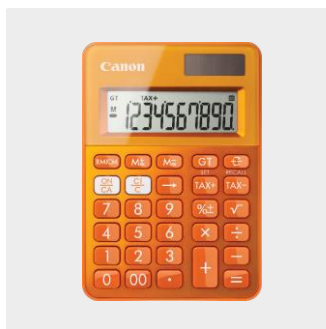

An environmentally conscious option

KS-125KB is made from recycled plastic and NuPlastiQ, an innovative plant-based renewably sourced biopolymer.

The power of two

Extend the life of your calculator with dual power – both battery and solar power at your fingertips.

Versatile functionality

Easily handle complex figures with the large 12-digit display and tax function button to simply add or subtract the predetermined sales tax rate.

Reflect your personality

Complement your home or office environment with a choice of colours: rose gold, silver, blue or gold.

Convenience built in

KS-125KB offers grand total memory within a slim body design, with a lifted and tilted monitor for straightforward desktop use.

PRODUCT RANGE

Canon LS-100K