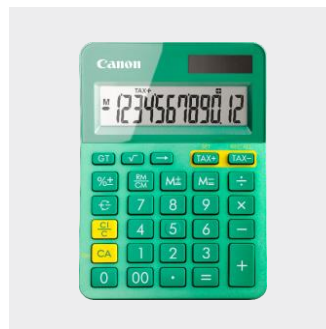

The power of two

Extend the life of your calculator with dual power – both battery and solar power at your fingertips.

Versatile functionality

Easily handle complex figures with the large 12-digit display and tax function button to simply add or subtract the predetermined sales tax rate.

PRODUCT RANGE

Canon LS-100K

Canon LS-123K

Canon LS-125KB

TYPE	12-digit Mini-desktop calculator	Body	
MARKETING OBJECTIVE	Explore market opportunity on biomass material concept products	Display Panel (Acrylic / PC Sheet / Nil)	Nil
PRODUCT POSITIONING	12-digits model with tax function	Body Upper Case Material	Plastic (with recycled materials)
DESIGN CONCEPT	Colour series with Biomass materials and Recycled materials	Body Lower Case Material	Plastic
TARGET MARKET	EMEA market	No. of Rubber Foot	4
TARGET USER	General/ Office use	Others	
PRODUCT NAME	LS-125KB	Auto-power Off	YES (7 mins)
PRODUCT FUNCTIONS		Recycled Materials	YES (upper case)
Memory	YES	PRODUCT SPECIFICATIONS	
Tax Calculation	YES	No. of digit	12 digits
Percentage (%)	YES	Power Source	Dual Power (Solar & Battery)
Square Root	YES	Battery	LR44 x 1pc
Constant Calculation	YES	Display Window Size	85 x 26.5 mm
Grand Total	YES	Display Character Size	18.6 mm
Sign Change	YES	Body Color	Green / Orange / Pastel Blue / Pastel Yellow
Backspace (←)	YES	Body Size (L x W x H)	147 x 106 x 25mm
PRODUCT FEATURES		Weight	116g
Display		PACKAGE & INSTRUCTION MANUAL	
Display Type	Upright Angled LCD Display	Version	EMEA
3-digit Comma	YES	Type	HB
Keyboard		Manual Size	1 x A3 + 1 x A4
Keyboard Type (Normal / IT touch keys)	Normal	Language	23M (EN, DE, FR, ES, IT, NL, DA, FI, SV, PT, EL, RU, HU, PL, RO, CS, BG, SL, HR, SK, TR, KK, UK)
Keytops Print	Silk Printing		
Keytops (Rubber / Plastic / D Injection)	Plastic (with biomass materials)		
No. of Keys	29		
No. of Keytop Printing Colour	2		
Key Rollover	YES		
No. of Key Color	1		
Clear Keys	ON/CA, CI/C		
Zero Keys	0, 00		
Power ON	ON/CA		