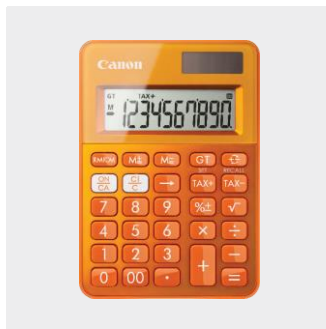

The power of two

Extend the life of your calculator with dual power – both battery and solar power at your fingertips.

Versatile functionality

Easily handle complex figures with the large 12-digit display and tax function button to simply add or subtract the predetermined sales tax rate.

PRODUCT RANGE

Canon LS-100K

Canon LS-123K

Canon LS-125KB

TYPE	12-digit Mini-desktop calculator	Body	
MARKETING OBJECTIVE	Explore market opportunity on biomass material concept products	Display Panel (Acrylic / PC Sheet / Nil)	Nil
PRODUCT POSITIONING	12-digits model with tax function	Body Upper Case Material	Plastic (with recycled materials)
DESIGN CONCEPT	Colour series with Biomass materials and Recycled materials	Body Lower Case Material	Plastic
TARGET MARKET	EMEA market	No. of Rubber Foot	4
TARGET USER	General/ Office use	Others	
PRODUCT NAME	LS-125KB	Auto-power Off	YES (7 mins)
PRODUCT FUNCTIONS		Recycled Materials	YES (upper case)
Memory	YES	PRODUCT SPECIFICATIONS	
Tax Calculation	YES	No. of digit	12 digits
Percentage (%)	YES	Power Source	Dual Power (Solar & Battery)
Square Root	YES	Battery	LR44 x 1pc
Constant Calculation	YES	Display Window Size	85 x 26.5 mm
Grand Total	YES	Display Character Size	18.6 mm
Sign Change	YES	Body Color	Green / Orange / Pastel Blue / Pastel Yellow
Backspace (←)	YES	Body Size (L x W x H)	147 x 106 x 25mm
PRODUCT FEATURES		Weight	116g
Display		PACKAGE & INSTRUCTION MANUAL	
Display Type	Upright Angled LCD Display	Version	EMEA
3-digit Comma	YES	Type	HB
Keyboard		Manual Size	1 x A3 + 1 x A4
Keyboard Type (Normal / IT touch keys)	Normal	Language	23M (EN, DE, FR, ES, IT, NL, DA, FI, SV, PT, EL, RU, HU, PL, RO, CS, BG, SL, HR, SK, TR, KK, UK)
Keytops Print	Silk Printing		
Keytops (Rubber / Plastic / D Injection)	Plastic (with biomass materials)		
No. of Keys	29		
No. of Keytop Printing Colour	2		
Key Rollover	YES		
No. of Key Color	1		
Clear Keys	ON/CA, CI/C		
Zero Keys	0, 00		
Power ON	ON/CA		