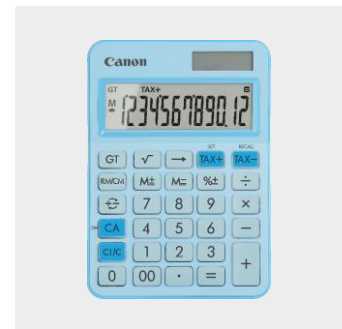

PRODUCT RANGE

Canon LS-100K

Canon LS-123K

Canon LS-125KB

TYPE	12-digit Mini-desktop calculator	Body	
MARKETING OBJECTIVE	Explore market opportunity on biomass material concept products	Display Panel (Acrylic / PC Sheet / Nil)	Nil
PRODUCT POSITIONING	12-digits model with tax function	Body Upper Case Material	Plastic (with recycled materials)
DESIGN CONCEPT	Colour series with Biomass materials and Recycled materials	Body Lower Case Material	Plastic
TARGET MARKET	EMEA market	No. of Rubber Foot	4
TARGET USER	General/ Office use	Others	
PRODUCT NAME	LS-125KB	Auto-power Off	YES (7 mins)
PRODUCT FUNCTIONS		Recycled Materials	YES (upper case)
Memory	YES	PRODUCT SPECIFICATIONS	
Tax Calculation	YES	No. of digit	12 digits
Percentage (%)	YES	Power Source	Dual Power (Solar & Battery)
Square Root	YES	Battery	LR44 x 1pc
Constant Calculation	YES	Display Window Size	85 x 26.5 mm
Grand Total	YES	Display Character Size	18.6 mm
Sign Change	YES	Body Color	Green / Orange / Pastel Blue / Pastel Yellow
Backspace (←)	YES	Body Size (L x W x H)	147 x 106 x 25mm
PRODUCT FEATURES		Weight	116g
Display		PACKAGE & INSTRUCTION MANUAL	
Display Type	Upright Angled LCD Display	Version	EMEA
3-digit Comma	YES	Type	HB
Keyboard		Manual Size	1 x A3 + 1 x A4
Keyboard Type (Normal / IT touch keys)	Normal	Language	23M (EN, DE, FR, ES, IT, NL, DA, FI, SV, PT, EL, RU, HU, PL, RO, CS, BG, SL, HR, SK, TR, KK, UK)
Keytops Print	Silk Printing		
Keytops (Rubber / Plastic / D Injection)	Plastic (with biomass materials)		
No. of Keys	29		
No. of Keytop Printing Colour	2		
Key Rollover	YES		
No. of Key Color	1		
Clear Keys	ON/CA, CI/C		
Zero Keys	0, 00		
Power ON	ON/CA		